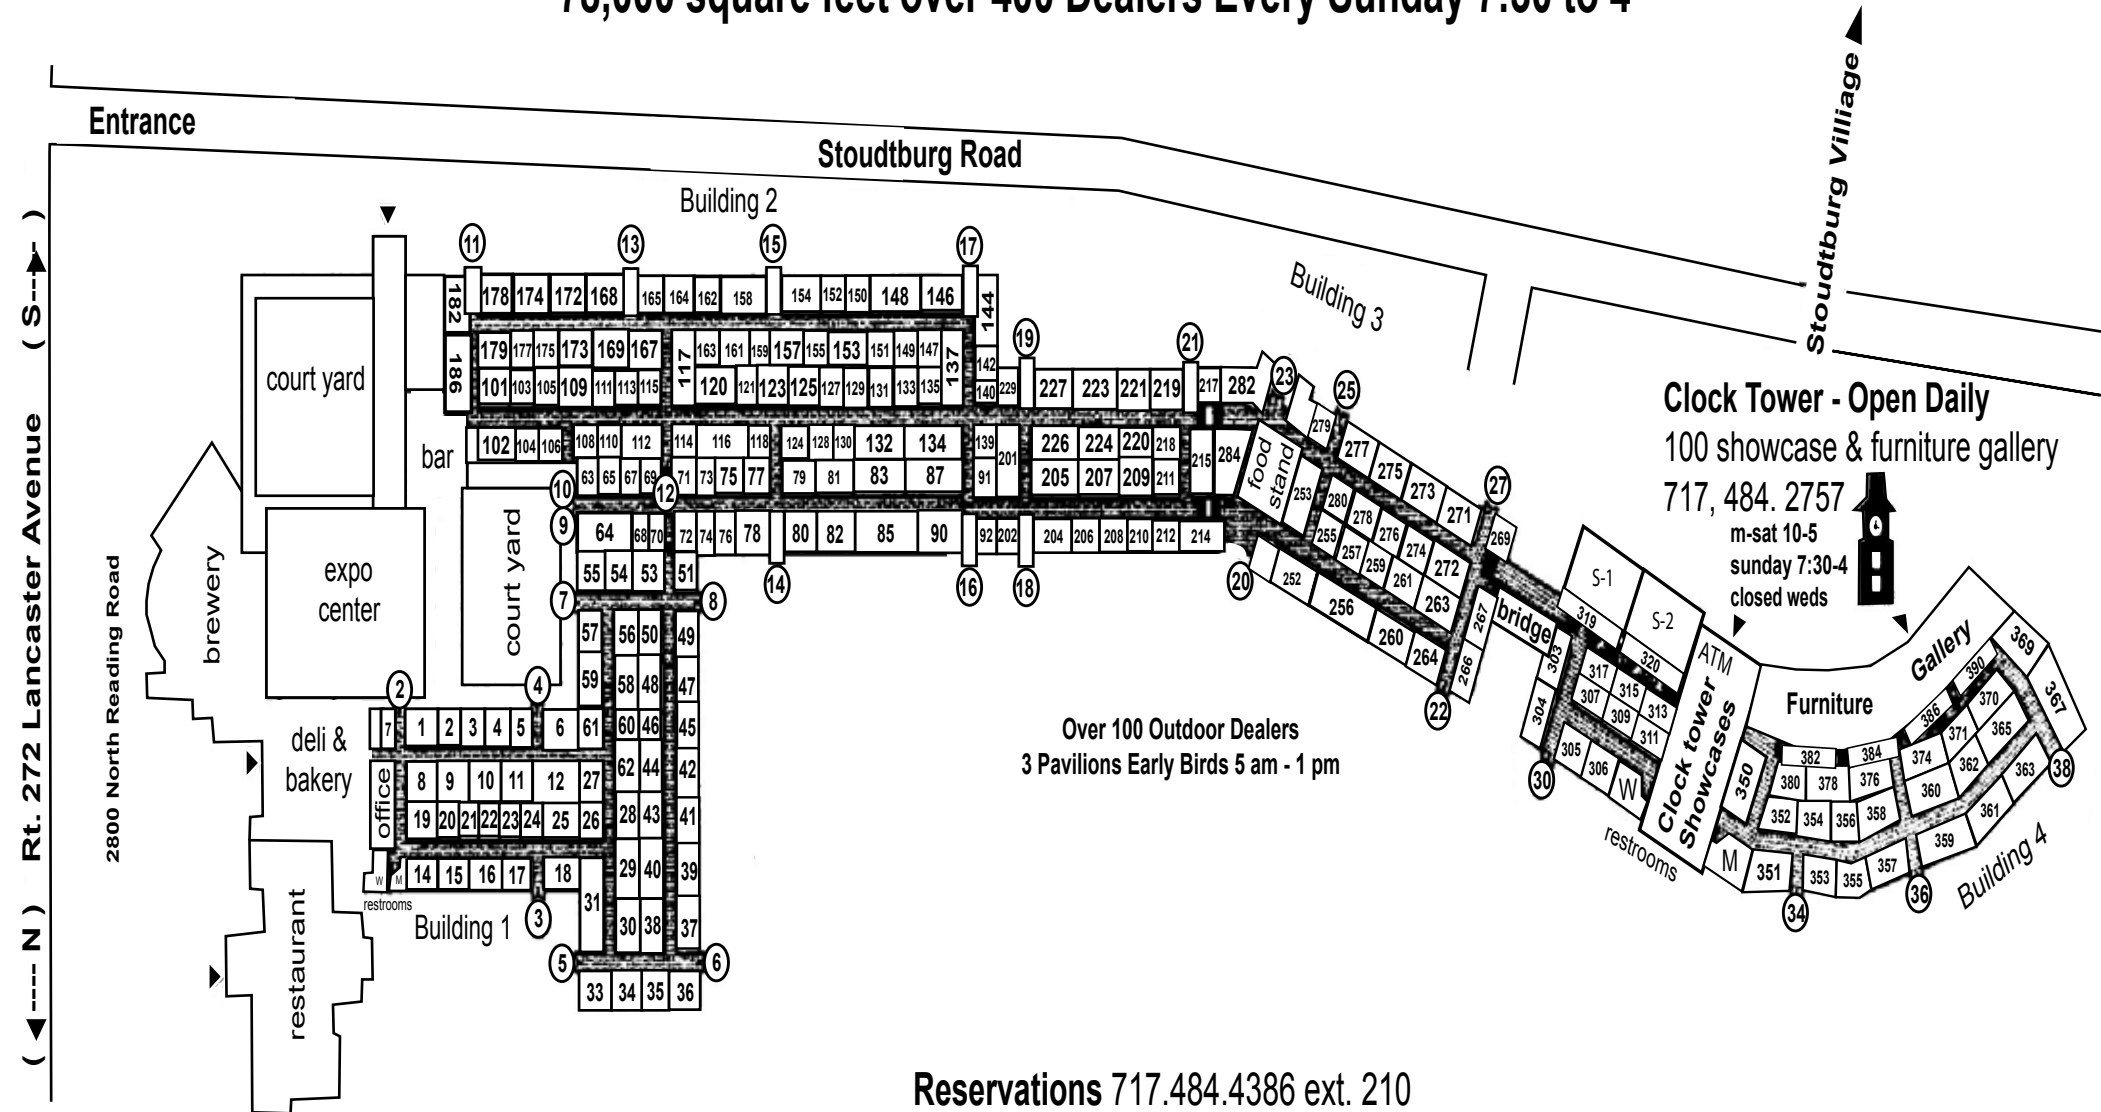

Stoudt's Black Angus Antiques Mall Map

78,000 square feet over 400 Dealers Every Sunday 7:30 to 4

Clock Tower - Open Daily
 100 showcase & furniture gallery
 717.484.2757
 m-sat 10-5
 sunday 7:30-4
 closed weds

Over 100 Outdoor Dealers
 3 Pavilions Early Birds 5 am - 1 pm

Reservations 717.484.4386 ext. 210
 Elizabeth Stoudt - mall manager 717.341.2508
 Victoria Dahlke - assistant manager 717.484.2757